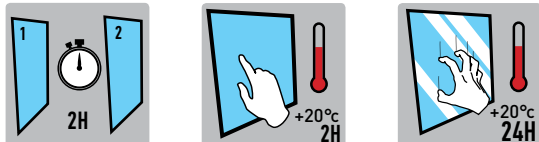

Diluting and cleaning of tools with Maston Hammer Thinner or Maston Xylene. Using paintgun, dilute 5-20%.

HARDNESS

BINDER:
Alkyd, Solvent based

DEGREE OF GLOSS (DIN 67530 60 °):
gloss 80-100 gloss units

HEAT RESISTANCE: 90 °C
STORAGE STABILITY: 60 months

EU VOC-CONTENT: VOC 354,28 g/L

RECOAT: within 2 - 8 hours or after 8 days

SIZE: 250 ml, 750 ml, 2,5l and 10l

SALES QTY:
250 ml 5 pcs
750 ml 2 pcs
2,5l 1 pcs
10l 1 pcs

Information valid at 20°C, relative air humidity 20% - 70%